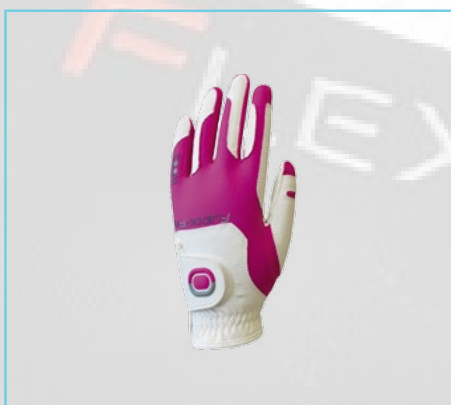

ZOOM LOGO LR-17-01

WHITE/BLACK/RED

WHITE/BLACK/RED

CODE

ZMAGNETML

ZMAGNETLL

MODEL

Zoom Logo glove (ML)

Zoom Logo glove (LL)

ZMAGNETMR

ZMAGNETLR

Zoom Logo glove (MR)

Zoom Logo glove (LR)

Left hand only

Ref: ZOOM JR LH-S17-01

Ref: ZOOM JR LH-S17-02