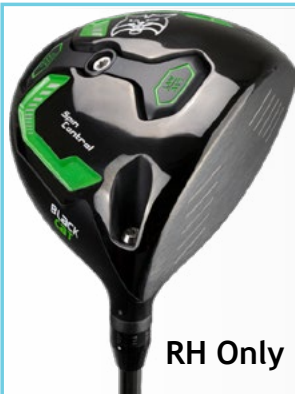

RH Only

Driver Lynx Black Cat

Driver Black Cat met verstelbare driver head (8.5° - 12.5°).

Kleur : Green

Shaft : UST Mamiya Recoil

CODE

BLACK CAT DR

MODEL

Lynx Black Cat Driver

Fairway Wood Lynx Black Cat

Fairway Wood Black Cat met verstelbare head (13° - 17°)

Kleur : Green

Shaft : UST Mamiya Recoil

CODE

BLACK CAT FW

MODEL

Lynx Black Cat FW